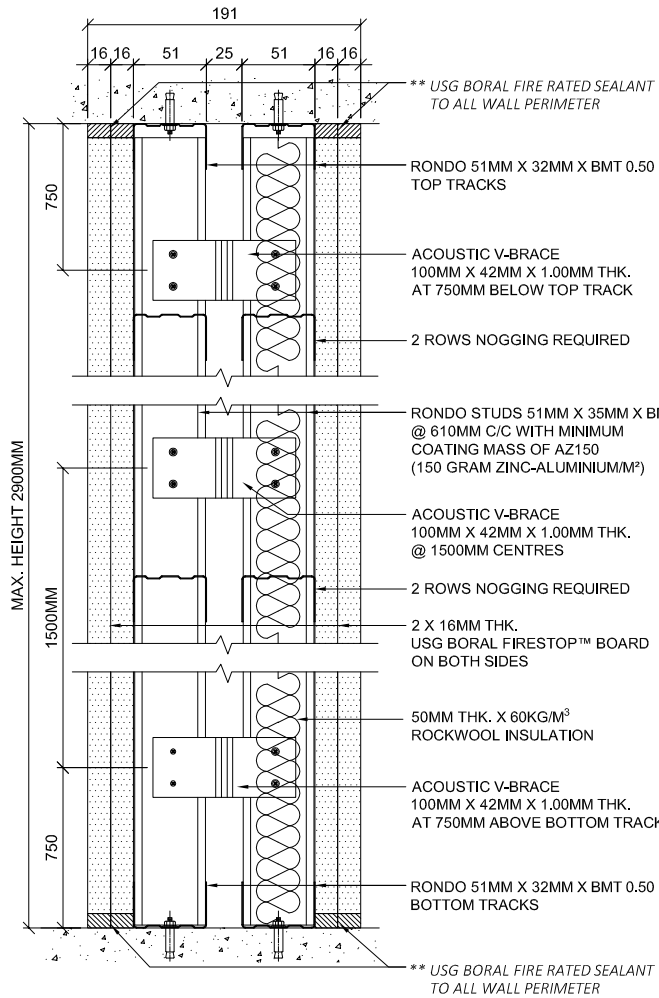

USG BORAL - 191MM 2HR FIRE RATED TWIN STUD SYSTEM

INTERNAL PARTITION

W1 SECTION NTS

*** 2HR FIRE RATED**
*** MAX. HEIGHT: 2900MM**
*** STC RATING: 56**
Deflection Limit = L/240 or max 30mm