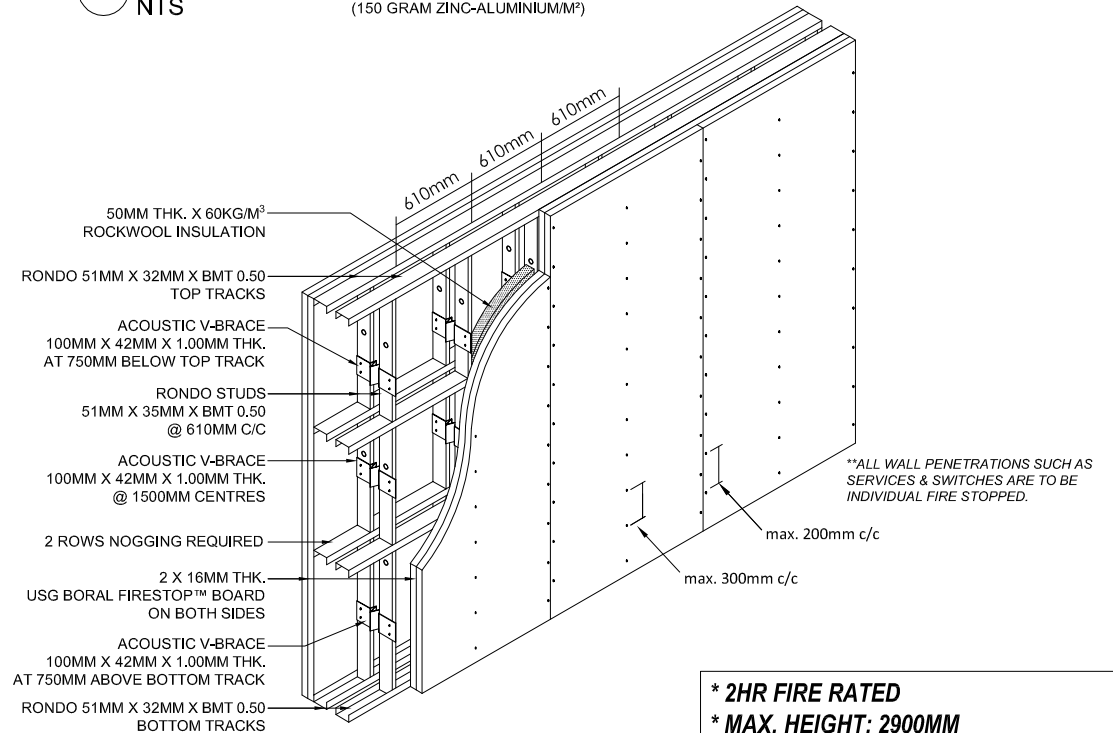

USG BORAL - 191MM 2HR FIRE RATED TWIN STUD SYSTEM

INTERNAL PARTITION

W1 SECTION NTS

*** 2HR FIRE RATED**
*** MAX. HEIGHT: 2900MM**
*** STC RATING: 56**
Deflection Limit = L/240 or max 30mm