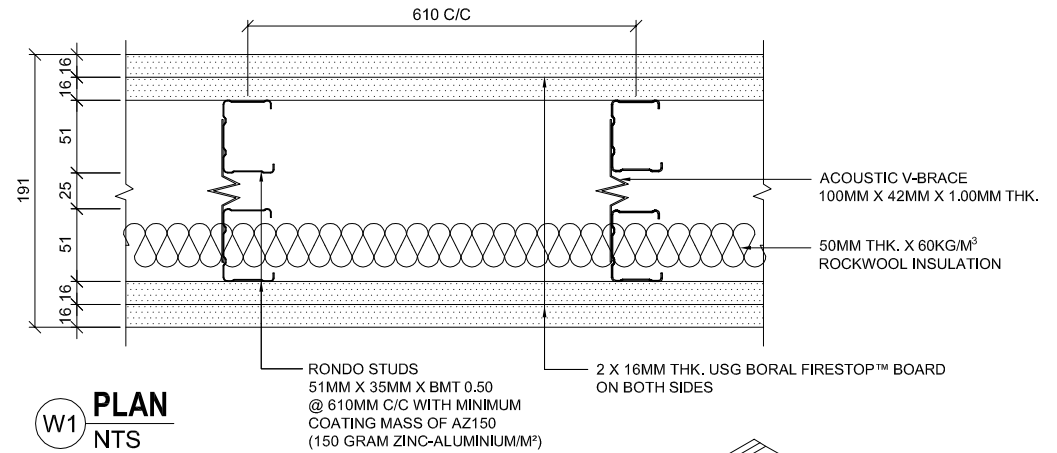

USG BORAL - 191MM 2HR FIRE RATED TWIN STUD SYSTEM

INTERNAL PARTITION

W1 SECTION NTS

*** 2HR FIRE RATED**
*** MAX. HEIGHT: 2900MM**
*** STC RATING: 56**
Deflection Limit = L/240 or max 30mm