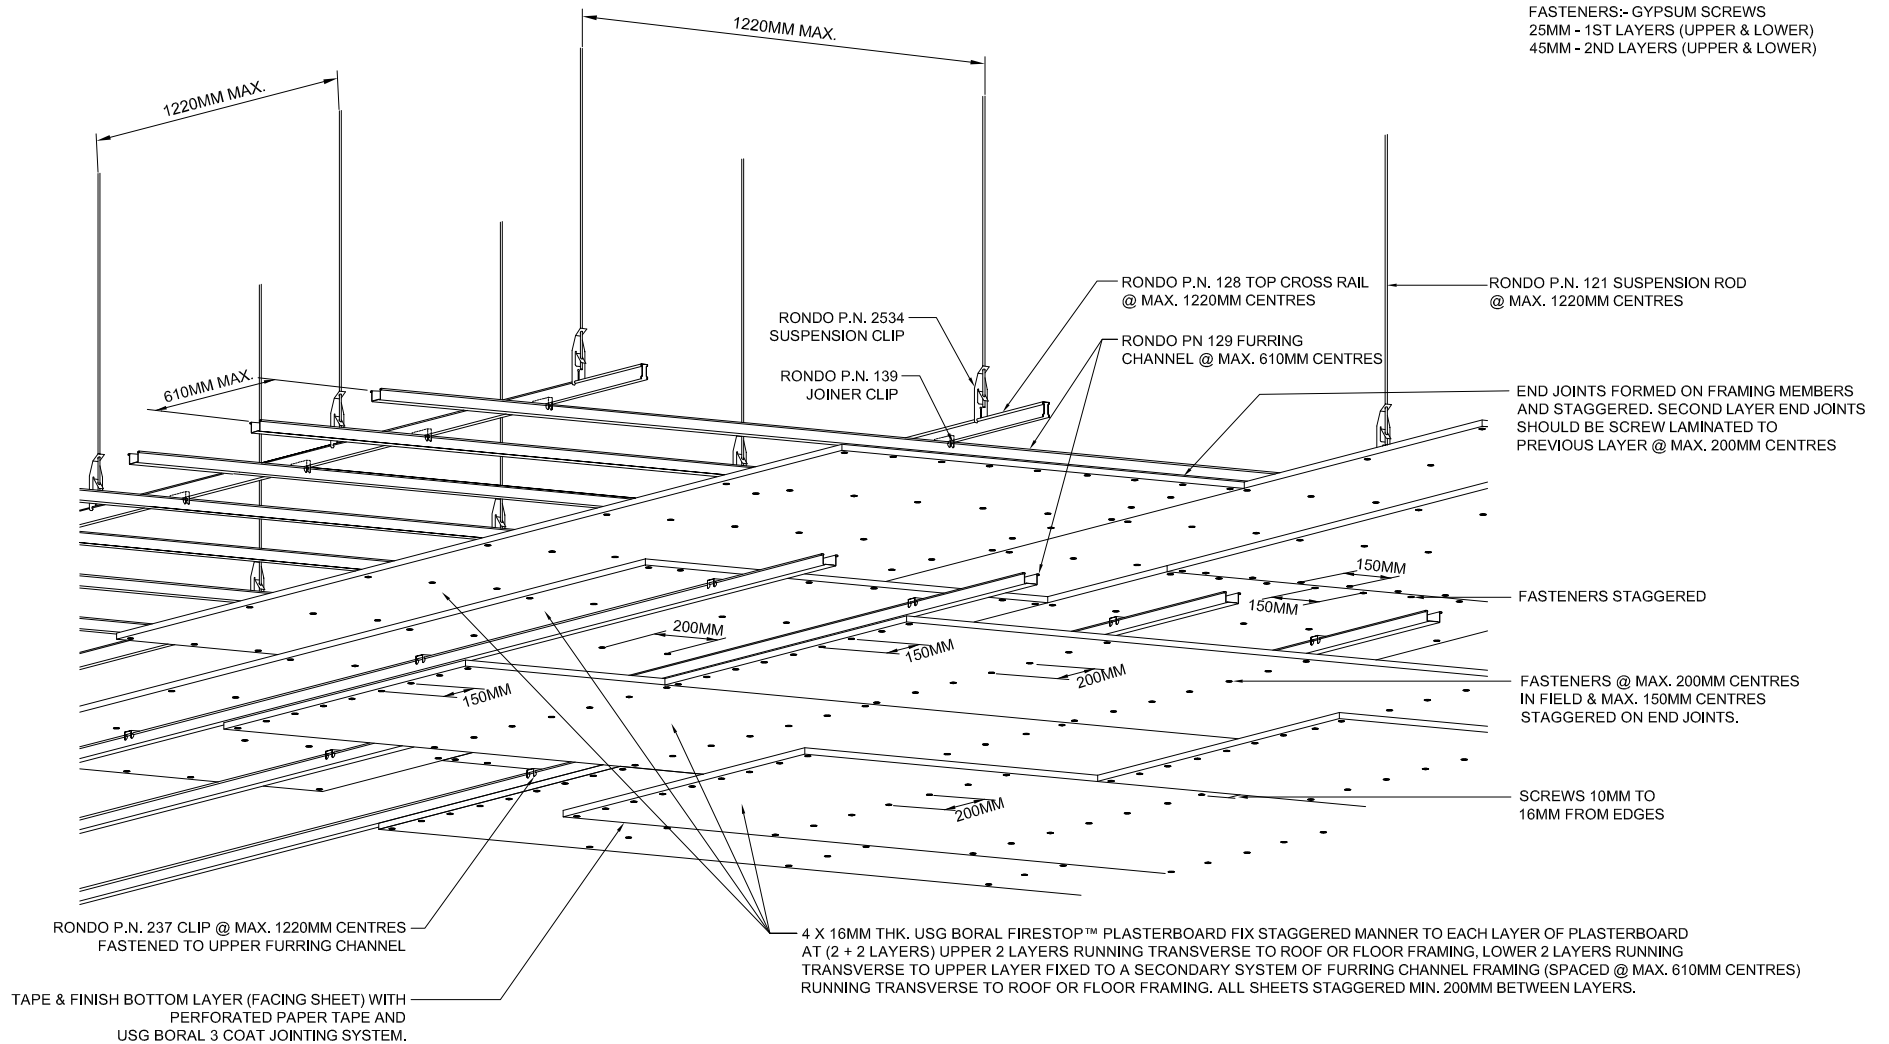

USG BORAL - 2HR FIRE RATED SUSPENDED CEILING SYSTEM

ISOMETRIC VIEW

C1 ISOMETRIC VIEW
 NTS

USG BORAL - 2HR FIRE RATED SUSPENDED CEILING SYSTEM

SECTIONS A-A & B-B