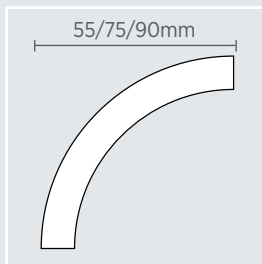

Available Profiles

Cove