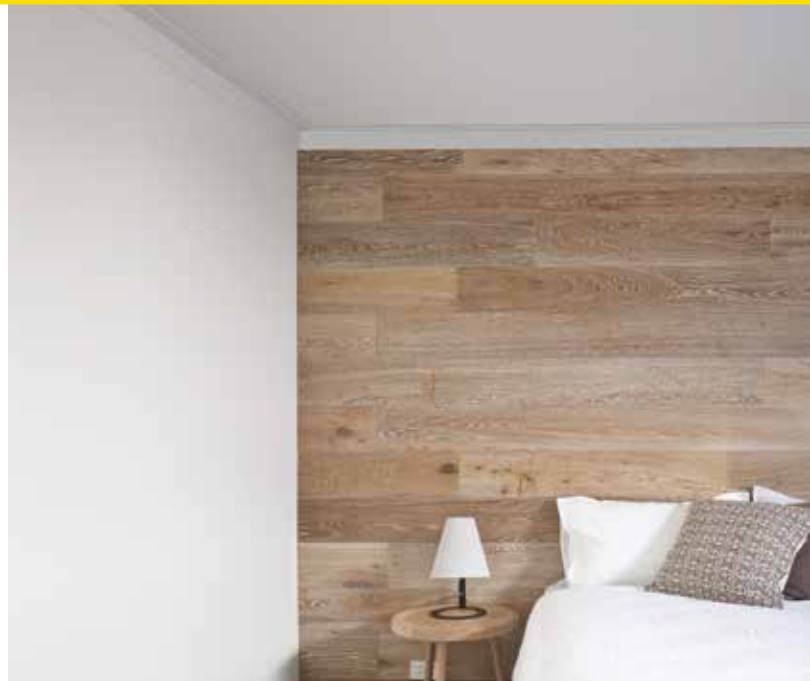

CORNICE RANGE

USG Boral offers a range of cornices that will complement a variety of decors including classic, modern and contemporary interiors.

USG Boral Cornices such as New York and Sydney can be retro-fitted over old or existing cornices such as 55mm Cove. All Decorative profiles comes in 4.2m lengths and the Cove profiles from 3m to 5.4m lengths.

To find out more, contact us on 1800 003 377

Standard

Cove 55mm

Cove 75mm

Cove 90mm

Decorative

New York 90mm

- Clean, sleek curves
- Understated elegance with a modern edge
- Creates refinement, sophistication and space to a room.

Linear 75mm

- Clean minimal architectural lines
- Perfect complement to residential interiors
- Alternative to square setting.

Sydney 90mm

- Distinctly contoured, subtle lines
- Adds style and elegance to a room
- Creates a visual dominance to any interior.

Manly 75mm

- Distinctly contoured, subtle lines
- Suited to most ceiling heights and interiors
- Highlights any room environment.

Cairo 2 Step 50mm

Cairo 3 Step 75mm

Cairo 4 Step 100mm

- Contemporary sharp distinct lines
- Clean crisp angles
- Create a sensation of height and space in any room.