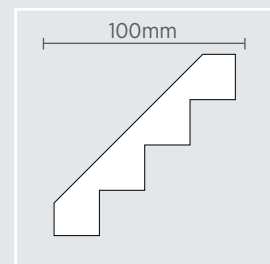

To find out more, contact us on 1800 003 377

Standard

Cove 55mm

Cove 75mm

Cove 90mm

Decorative

New York 90mm

- Clean, sleek curves
- Understated elegance with a modern edge
- Creates refinement, sophistication and space to a room.

Linear 75mm

- Clean minimal architectural lines
- Perfect complement to residential interiors
- Alternative to square setting.

Sydney 90mm

- Distinctly contoured, subtle lines
- Adds style and elegance to a room
- Creates a visual dominance to any interior.

Manly 75mm

- Distinctly contoured, subtle lines
- Suited to most ceiling heights and interiors
- Highlights any room environment.

Cairo 2 Step 50mm

Cairo 3 Step 75mm

Cairo 4 Step 100mm

- Contemporary sharp distinct lines
- Clean crisp angles
- Create a sensation of height and space in any room.

Available Profiles

Cove

New York

Sydney

Linear

Manly

Cairo 2 Step

Cairo 3 Step