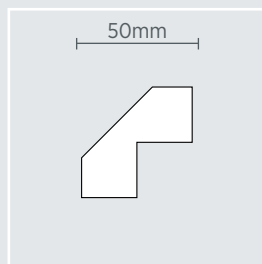

Linear 75mm

- Clean minimal architectural lines
- Perfect complement to residential interiors
- Alternative to square setting.

Sydney 90mm

- Distinctly contoured, subtle lines
- Adds style and elegance to a room
- Creates a visual dominance to any interior.

Manly 75mm

- Distinctly contoured, subtle lines
- Suited to most ceiling heights and interiors
- Highlights any room environment.

Cairo 2 Step 50mm

Cairo 3 Step 75mm

Cairo 4 Step 100mm

- Contemporary sharp distinct lines
- Clean crisp angles
- Create a sensation of height and space in any room.

Available Profiles

Cove

New York

Sydney

Linear

Manly

Cairo 2 Step

Cairo 3 Step