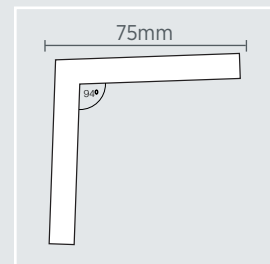

Linear 75mm

- Clean minimal architectural lines
- Perfect complement to residential interiors
- Alternative to square setting.

Sydney 90mm

- Distinctly contoured, subtle lines
- Adds style and elegance to a room
- Creates a visual dominance to any interior.

Manly 75mm

- Distinctly contoured, subtle lines
- Suited to most ceiling heights and interiors
- Highlights any room environment.

Cairo 2 Step 50mm

Cairo 3 Step 75mm

Cairo 4 Step 100mm

- Contemporary sharp distinct lines
- Clean crisp angles
- Create a sensation of height and space in any room.

Available Profiles

Cove

New York

Sydney

Linear

Manly

Cairo 2 Step

Cairo 3 Step