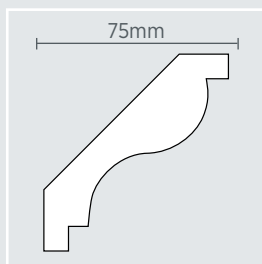

To find out more, contact us on 1800 003 377

Standard

Cove 55mm

Cove 75mm

Cove 90mm

Decorative

New York 90mm

- Clean, sleek curves
- Understated elegance with a modern edge
- Creates refinement, sophistication and space to a room.

Linear 75mm

- Clean minimal architectural lines
- Perfect complement to residential interiors
- Alternative to square setting.

Sydney 90mm

- Distinctly contoured, subtle lines
- Adds style and elegance to a room
- Creates a visual dominance to any interior.

Manly 75mm

- Distinctly contoured, subtle lines
- Suited to most ceiling heights and interiors
- Highlights any room environment.

Cairo 2 Step 50mm

Cairo 3 Step 75mm

Cairo 4 Step 100mm

- Contemporary sharp distinct lines
- Clean crisp angles
- Create a sensation of height and space in any room.

Available Profiles

Cove

New York

Sydney

Linear

Manly

Cairo 2 Step

Cairo 3 Step