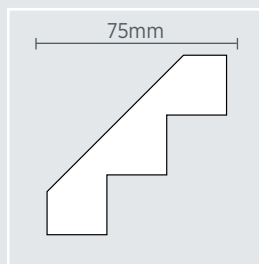

Linear 75mm

- Clean minimal architectural lines
- Perfect complement to residential interiors
- Alternative to square setting.

Sydney 90mm

- Distinctly contoured, subtle lines
- Adds style and elegance to a room
- Creates a visual dominance to any interior.

Manly 75mm

- Distinctly contoured, subtle lines
- Suited to most ceiling heights and interiors
- Highlights any room environment.

Cairo 2 Step 50mm

Cairo 3 Step 75mm

Cairo 4 Step 100mm

- Contemporary sharp distinct lines
- Clean crisp angles
- Create a sensation of height and space in any room.

Available Profiles

Cove

New York

Sydney

Linear

Manly

Cairo 2 Step

Cairo 3 Step