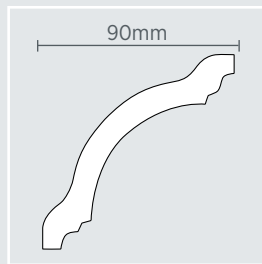

To find out more, contact us on 1800 003 377

Standard

Cove 55mm

Cove 75mm

Cove 90mm

Decorative

New York 90mm

- Clean, sleek curves
- Understated elegance with a modern edge
- Creates refinement, sophistication and space to a room.

Linear 75mm

- Clean minimal architectural lines
- Perfect complement to residential interiors
- Alternative to square setting.

Sydney 90mm

- Distinctly contoured, subtle lines
- Adds style and elegance to a room
- Creates a visual dominance to any interior.

Manly 75mm

- Distinctly contoured, subtle lines
- Suited to most ceiling heights and interiors
- Highlights any room environment.

Cairo 2 Step 50mm

Cairo 3 Step 75mm

Cairo 4 Step 100mm

- Contemporary sharp distinct lines
- Clean crisp angles
- Create a sensation of height and space in any room.

Available Profiles

Cove

New York

Sydney

Linear

Manly

Cairo 2 Step

Cairo 3 Step