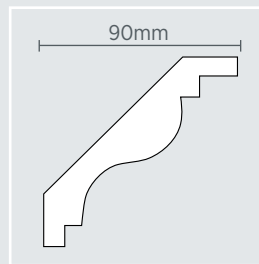

Available Profiles

Sydney

usgboral.com/cornice

Sales Enquiries - 1800 003 377

TecAssist® (Technical) - 1800 811 222

Architectural Enquiries 1800 226 215

© 2015 USG BORAL. All rights reserved. The trademarks USG BORAL and INNOVATION INSPIRED BY YOU are trademarks of USG Boral Building Products or one or more of its affiliates. This technical information is intended to provide general information on plasterboard products and should not be a substitute for professional building advice. We recommend you use a qualified person to install USG Boral plasterboard. Illustrations in this guide are only representative of USG Boral plasterboard products and the appearance and effects that may be achieved by their use. To ensure the information you are using is current, USG Boral recommends you review the latest building information available on the USG Boral website usgboral.com. Product availability should be checked with your local USG Boral Sales Office, as availability may vary.